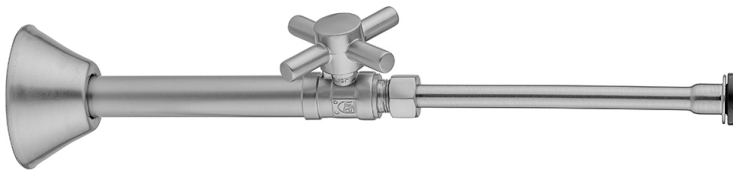

Quarter Turn Straight Pattern 1/2" Copper (Sweat Fit) x 3/8" O.D. Toilet Supply Kit with Contempo Cross Handle, 12" Supply Tube, Escutcheon

Model #: 631-4-72-

JACLO®

Confidence from start to finish.™

FEATURES:

- All kit components are available separately
- Not available in ULB