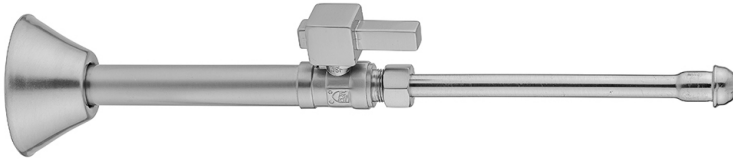

Quarter Turn Straight Pattern 1/2" Copper (Sweat Fit) x 3/8" O.D. Faucet Supply Kit with Square Lever Handle, 20" Supply Tubes, Escutcheons

Model #: 631-6-62-

JACLO®

Confidence from start to finish.™

FEATURES:

- All kit components are available separately
- Not available in ULB

AVAILABLE FINISHES:

Polished Chrome (PCH)	Satin Chrome (SC)	Bronze Umber (BU)
Satin Nickel (SN)	Pewter (PEW)	Caramel Bronze (CB)
Polished Nickel (PN)	Antique Brass (AB)	Antique Copper (ACU)
Oil-Rubbed Bronze (ORB)	Polished Brass (PB)	Polished Copper (PCU)
Vintage Bronze (VB)	Satin Brass (SB)	Matte Black (MBK)
Satin Gold (SG)	Polished Gold (PG)	Black Nickel (BKN)
White (WH)	Satin Cooper (SCU)	Almond (ALD)
Amber (AMB)	Azure Blue (AZB)	Coral (COR)
Mint Green (GRN)	Stone Grey (GRY)	Lilac (LAC)
Light Blue (LBL)	Limon (LIM)	Plum (PLM)
Pink (PNK)	Red (RED)	Graphite (GPH)
Aged Unlacquered Brass (AUB)		

SPECIFICATION DRAWING:

COMPONENTS	
DESCRIPTION	QTY:
ANGLE VALVE - SQUARE LEVER HANDLE	2
3/8" O.D. SUPPLY TUBE	2
ESCUTCHEON	2

AVAILABLE HANDLES: