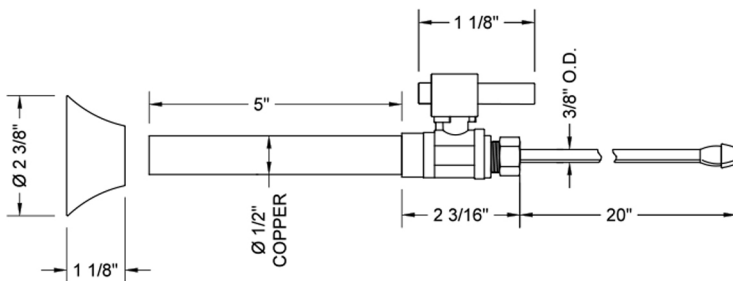

Quarter Turn Straight Pattern 1/2" Copper (Sweat Fit) x 3/8" O.D. Faucet Supply Kit with Square Lever Handle, 20" Supply Tubes, Escutcheons

Model #: 631-6-62-

JACLO®

Confidence from start to finish.™

FEATURES:

SPECIFICATION DRAWING:

COMPONENTS	
DESCRIPTION	QTY:
ANGLE VALVE - SQUARE LEVER HANDLE	2
3/8" O.D. SUPPLY TUBE	2
ESCUTCHEON	2

AVAILABLE HANDLES: