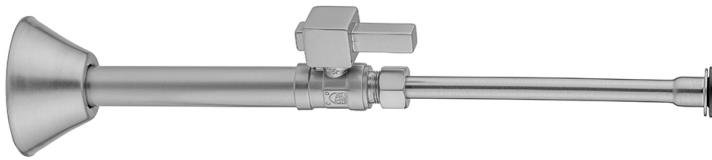

Quarter Turn Straight Pattern 1/2" Copper (Sweat Fit) x 3/8" O.D.
Toilet Supply Kit with Square Lever Handle, 20" Supply Tube,
Escutcheon

Model #: 631-6-72-

FEATURES:

- All kit components are available separately
- Not available in ULB

AVAILABLE FINISHES:

Polished Chrome (PCH)	Satin Chrome (SC)	Bronze Umber (BU)
Satin Nickel (SN)	Pewter (PEW)	Caramel Bronze (CB)
Polished Nickel (PN)	Antique Brass (AB)	Antique Copper (ACU)
Oil-Rubbed Bronze (ORB)	Polished Brass (PB)	Polished Copper (PCU)
Vintage Bronze (VB)	Satin Brass (SB)	Matte Black (MBK)
Satin Gold (SG)	Polished Gold (PG)	Black Nickel (BKN)
White (WH)	Satin Cooper (SCU)	Almond (ALD)
Amber (AMB)	Azure Blue (AZB)	Coral (COR)
Mint Green (GRN)	Stone Grey (GRY)	Lilac (LAC)
Light Blue (LBL)	Limon (LIM)	Plum (PLM)
Pink (PNK)	Red (RED)	Graphite (GPH)
Aged Unlacquered Brass (AUB)		