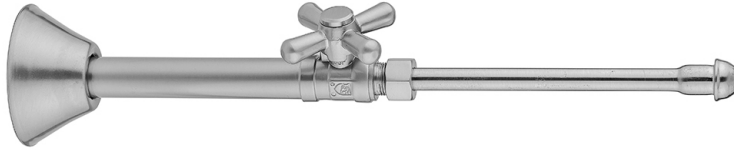

Quarter Turn Straight Pattern 1/2" Copper (Sweat Fit) x 3/8" O.D. Faucet Supply Kit with Standard Cross Handle, 20" Supply Tubes, Escutcheons

Model #: 631-62-

JACLO®

Confidence from start to finish.™

FEATURES:

- All kit components are available separately
- Not available in ULB