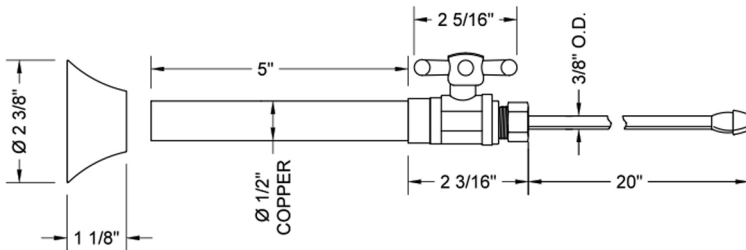

# Quarter Turn Straight Pattern 1/2" Copper (Sweat Fit) x 3/8" O.D. Faucet Supply Kit with Standard Cross Handle, 20" Supply Tubes, Escutcheons

Model #: 631-62-

### SPECIFICATION DRAWING:

COMPONENTS	
DESCRIPTION	QTY:
STRAIGHT VALVE - STANDARD CROSS HANDLE	2
3/8" O.D. SUPPLY TUBE	2
ESCUTCHEON	2