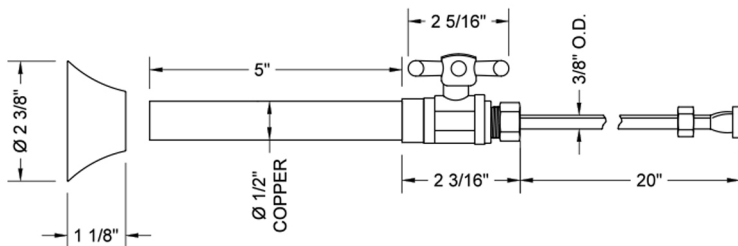

Quarter Turn Straight Pattern 1/2" Copper (Sweat Fit) x 3/8" O.D.
Toilet Supply Kit with Standard Cross Handle, 20" Supply Tube,
Escutcheon
Model #: 631-72-

FEATURES:

- All kit components are available separately
- Not available in ULB

SPECIFICATION DRAWING:

COMPONENTS	
DESCRIPTION	QTY:
STRAIGHT VALVE - STANDARD CROSS HANDLE	1
20" X 3/8" O.D. SUPPLY TUBE	1
ESCUTCHEON	1
PLASTIC FILL VALVE COUPLING NUT	1

AVAILABLE HANDLES: