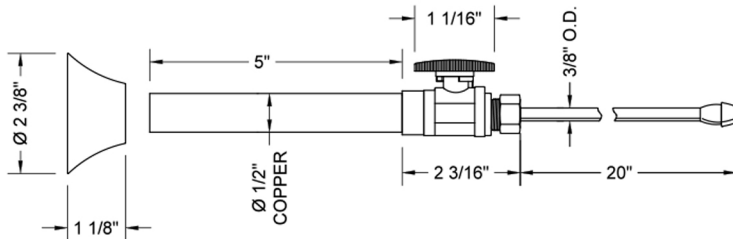

Quarter Turn Straight Pattern 1/2" Copper (Sweat Fit) x 3/8" O.D. Faucet Supply Kit with Oval Handle, 20" Supply Tubes, Escutcheons

Model #: 631-8-62-

FEATURES:

- All kit components are available separately
- Not available in ULB

SPECIFICATION DRAWING:

COMPONENTS	
DESCRIPTION	QTY:
STRAIGHT VALVE - OVAL HANDLE	2
3/8" O.D. SUPPLY TUBE	2
ESCUTCHEON	2

AVAILABLE HANDLES: