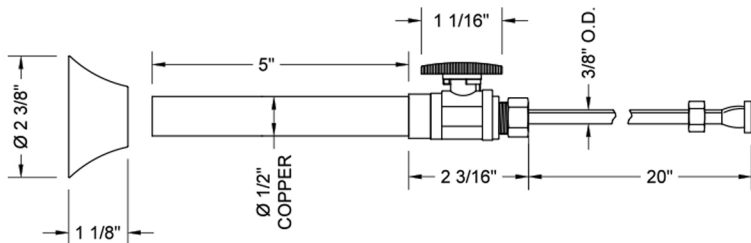

Quarter Turn Straight Pattern 1/2" Copper (Sweat Fit) x 3/8" O.D. Toilet Supply Kit with Oval Handle, 20" Supply Tube, Escutcheon

Model #: 631-8-72-

FEATURES:

- All kit components are available separately
- Not available in ULB

SPECIFICATION DRAWING:

COMPONENTS	
DESCRIPTION	QTY:
STRAIGHT VALVE - OVAL HANDLE	1
20" X 3/8" O.D. SUPPLY TUBE	1
ESCUTCHEON	1
PLASTIC FILL VALVE COUPLING NUT	1

AVAILABLE HANDLES: