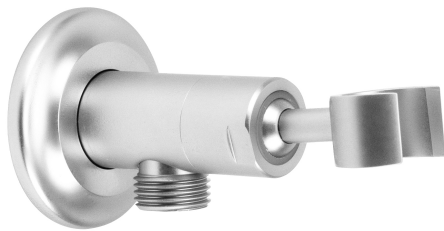

## Water Supply Elbow with Handshower Holder

Model #: 6459-

### FEATURES:

- Brass water supply elbow with brass adjustable angle wall mount handshower holder
- 1/2" Female inlet x 1/2" Male outlet
- Conical end of hose sits in holder
- Allows for easy adjustment of handshower to desired angle
- Ideal for use with any style handshower
- Sliding escutcheon for easy installation

### AVAILABLE FINISHES:

Polished Chrome (PCH)	Satin Chrome (SC)	Bronze Umber (BU)
Satin Nickel (SN)	Pewter (PEW)	Caramel Bronze (CB)
Polished Nickel (PN)	Antique Brass (AB)	Antique Copper (ACU)
Oil-Rubbed Bronze (ORB)	Polished Brass (PB)	Polished Copper (PCU)
Vintage Bronze (VB)	Satin Brass (SB)	Matte Black (MBK)
Satin Gold (SG)	Polished Gold (PG)	Black Nickel (BKN)
White (WH)	Unlacquered Brass (ULB)	Satin Cooper (SCU)
Almond (ALD)	Amber (AMB)	Azure Blue (AZB)
Coral (COR)	Mint Green (GRN)	Stone Grey (GRY)
Lilac (LAC)	Light Blue (LBL)	Limon (LIM)
Plum (PLM)	Pink (PNK)	Red (RED)
Graphite (GPH)	Aged Unlacquered Brass (AUB)	