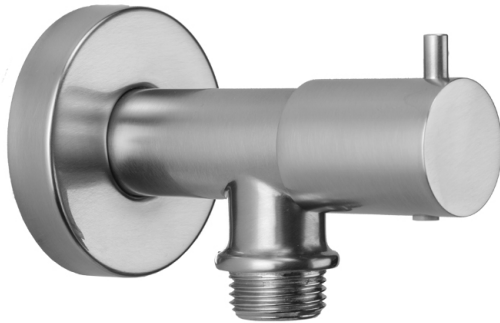

Water Supply Elbow with On/Off Valve

Model #: 6462-

FEATURES:

- Brass water supply elbow with built in shut off
- 1/2" Female inlet x 1/2" Male outlet
- Sliding escutcheon for easy installation
- Use with all handshowers & bidet sprays
- Controls water flow on and off
- Cartridge replacement model # 1001-C-H-RGH

AVAILABLE FINISHES:

Polished Chrome (PCH)	Satin Chrome (SC)	Bronze Umber (BU)
Satin Nickel (SN)	Pewter (PEW)	Caramel Bronze (CB)
Polished Nickel (PN)	Antique Brass (AB)	Antique Copper (ACU)
Oil-Rubbed Bronze (ORB)	Polished Brass (PB)	Polished Copper (PCU)
Vintage Bronze (VB)	Satin Brass (SB)	Matte Black (MBK)
Satin Gold (SG)	Polished Gold (PG)	Black Nickel (BKN)
White (WH)	Unlacquered Brass (ULB)	Satin Cooper (SCU)
Almond (ALD)	Amber (AMB)	Azure Blue (AZB)
Coral (COR)	Mint Green (GRN)	Stone Grey (GRY)
Lilac (LAC)	Light Blue (LBL)	Limon (LIM)
Plum (PLM)	Pink (PNK)	Red (RED)
Graphite (GPH)	Aged Unlacquered Brass (AUB)	