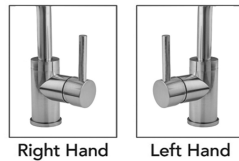

## Uptown Contempo Single Hole Faucet- 1.2 GPM

Model #: 6677-1.2-

Faucet can be right hand mounted or left hand mounted

Right Hand

Left Hand

### FEATURES:

- Single lever faucet
- ADA compliant
- All brass body, ceramic cartridge
- Swivel Spout
- Stainless steel flex supplies included with  $\frac{3}{8}$ " O.D. female ends
- Spout Hole Size Min-Max:  $1\frac{3}{8}$ " -  $1\frac{3}{4}$ "
- Available Flow Rates: 1.5, 1.2, & 0.5 GPM. Additional flow rate (aerator) options available. Contact JACLO
- Drain not included