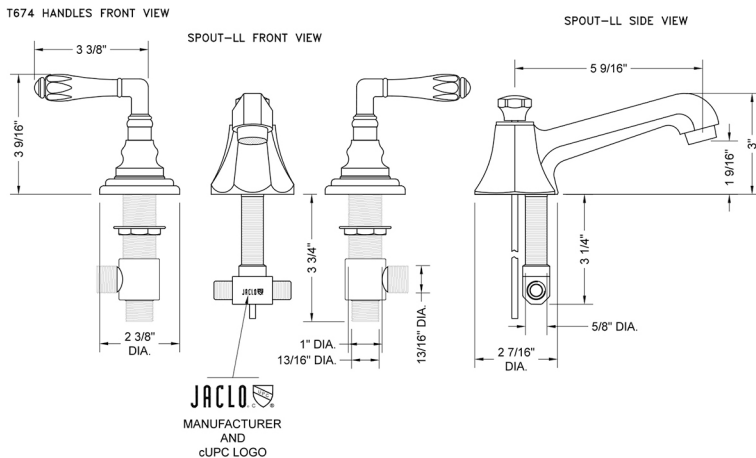

SPECIFICATION DRAWING:

AVAILABLE HANDLES:

COMPLIANCES:

Complies with: ASME A112.18.1-2012/CSA B125.1-12