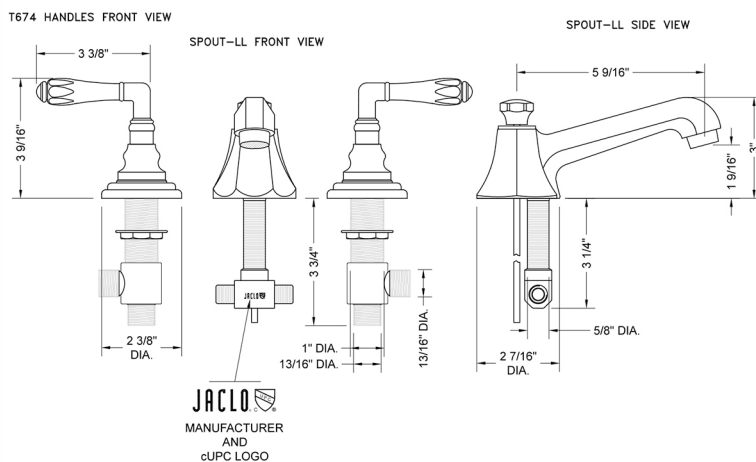

### FEATURES:

- All brass 8" - 12" widespread faucet includes brass pop-up drain with overflow
- 1/4 turn ceramic valves
- Stationary Spout
- Available Flow Rates: 1.5, 1.2 & 0.5 GPM. Additional flow rate (aerator) options available. Contact JACLO.
- 5 9/16" spout reach
- Spout Hole Size Min-Max: 1 1/4" - 2"
- Valve Hole Size Min-Max: 1 1/8" - 1 5/8"
- ADA Compliant Levers

### SPECIFICATION DRAWING: