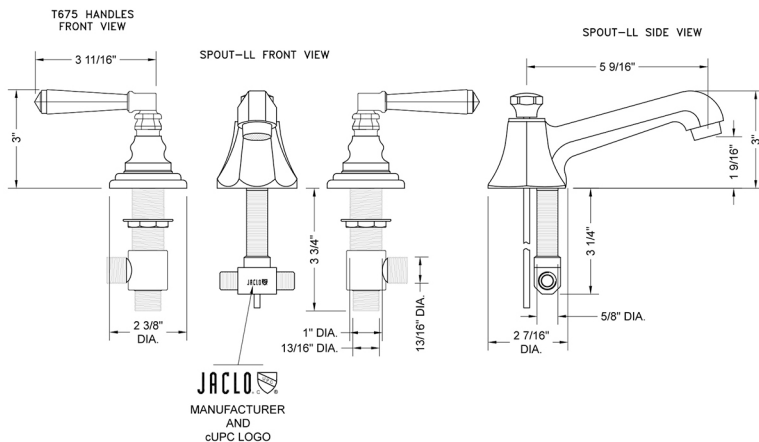

## Westfield Faucet with Hex Lever Handles- 0.5 GPM

Model #: 6870-T675-0.5-

### FEATURES:

- All brass 8" - 12" widespread faucet includes brass pop-up drain with overflow
- 1/4 turn ceramic valves
- Stationary Spout
- Available Flow Rates: 1.5, 1.2 & 0.5 GPM. Additional flow rate (aerator) options available. Contact JACLO.
- 5 9/16" spout reach center to center
- Spout Hole Size Min-Max: 1 1/4" - 2"
- Valve Hole Size Min-Max: 1 1/8" - 1 5/8"
- For additional drain options refer to lavatory drain section or visit [jaclo.com](http://jaclo.com)
- Not available in BKN, PCU, PG, & ULB

### SPECIFICATION DRAWING: