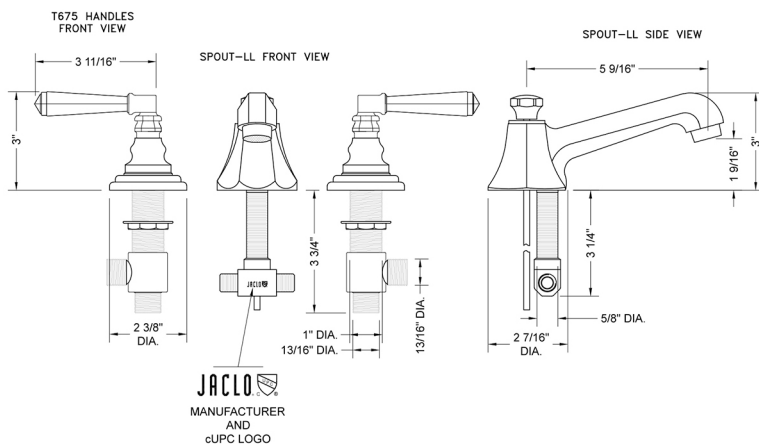

Westfield Faucet with Hex Lever Handles- 1.2 GPM

Model #: 6870-T675-1.2-

FEATURES:

- All brass 8" - 12" widespread faucet includes brass pop-up drain with overflow
- 1/4 turn ceramic valves
- Stationary Spout
- Available Flow Rates: 1.5, 1.2 & 0.5 GPM. Additional flow rate (aerator) options available. Contact JACLO.
- 5 9/16" spout reach center to center
- Spout Hole Size Min-Max: 1 1/4" - 2"
- Valve Hole Size Min-Max: 1 1/8" - 1 5/8"
- For additional drain options refer to lavatory drain section or visit jaclo.com
- Not available in BKN, PCU, PG, & ULB

SPECIFICATION DRAWING:

AVAILABLE HANDLES:

COMPLIANCES:

CEC

Complies with: ASME A112.18.1-2012/CSA B125.1-12