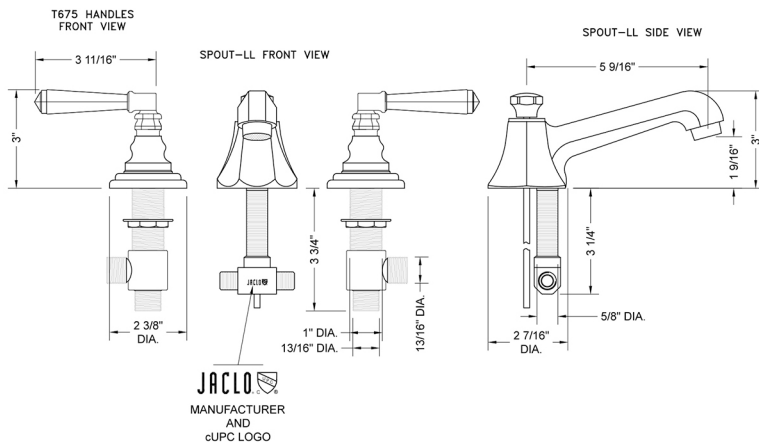

### FEATURES:

- All brass 8" - 12" widespread faucet includes brass pop-up drain with overflow
- 1/4 turn ceramic valves
- Stationary Spout
- Available Flow Rates: 1.5, 1.2 & 0.5 GPM. Additional flow rate (aerator) options available. Contact JACLO.
- 5 9/16" spout reach center to center
- Spout Hole Size Min-Max: 1 1/4" - 2"
- Valve Hole Size Min-Max: 1 1/8" - 1 5/8"
- For additional drain options refer to lavatory drain section or visit [jaclo.com](http://jaclo.com)
- Not available in BKN, PCU, PG, & ULB

### SPECIFICATION DRAWING: