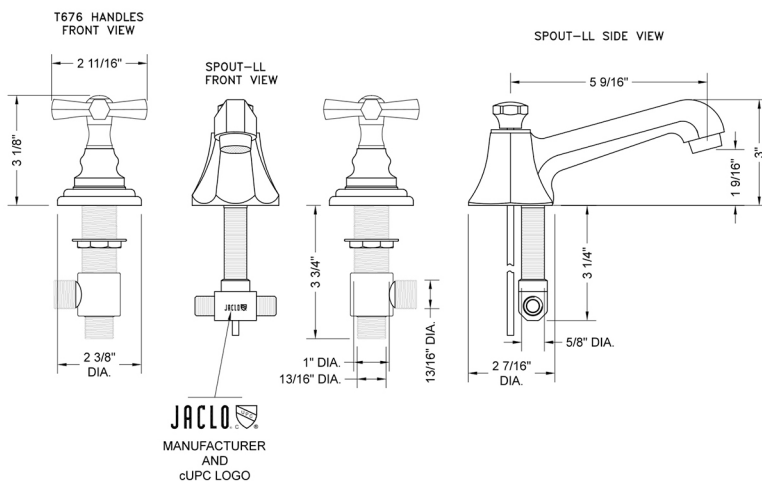

Westfield Faucet with Hex Cross Handles- 0.5 GPM

Model #: 6870-T676-0.5-

FEATURES:

- All brass 8" - 12" widespread faucet includes brass pop-up drain with overflow
- 1/4 turn ceramic valves
- Stationary Spout
- Available Flow Rates: 1.5, 1.2 & 0.5 GPM. Additional flow rate (aerator) options available. Contact JACLO.
- 5 9/16" spout reach center to center
- Spout Hole Size Min-Max: 1 1/4" - 2"
- Valve Hole Size Min-Max: 1 1/8" - 1 5/8"
- Both standard metal & porcelain buttons/caps are included with the T678 & T676 handle options
- For additional drain options refer to lavatory drain section or visit jaclo.com

SPECIFICATION DRAWING:

AVAILABLE HANDLES: