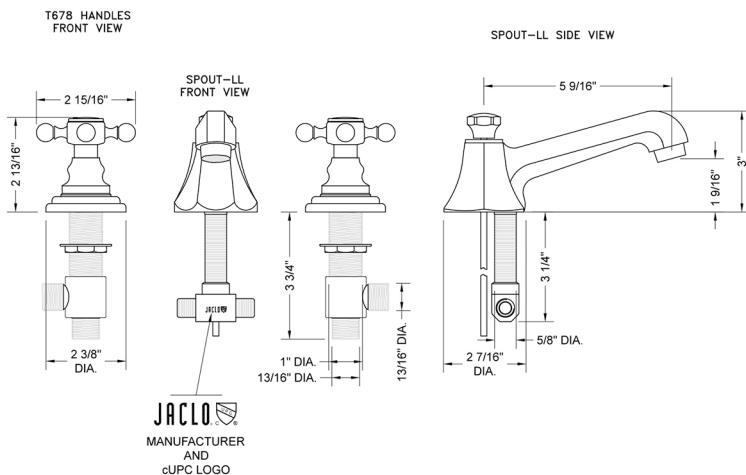

Westfield Faucet with Ball Cross Handles- 0.5 GPM

Model #: 6870-T678-0.5-

FEATURES:

- All brass 8" - 12" widespread faucet includes brass pop-up drain with overflow
- 1/4 turn ceramic valves
- Stationary Spout
- Available Flow Rates: 1.5, 1.2 & 0.5 GPM. Additional flow rate (aerator) options available. Contact JACLO.
- 5 9/16" spout reach center to center
- Spout Hole Size Min-Max: 1 1/4" - 2"
- Valve Hole Size Min-Max: 1 1/8" - 1 5/8"
- Both standard metal & porcelain buttons/caps are included with the T678 & T676 handle options
- For additional drain options refer to lavatory drain section or visit jaclo.com

SPECIFICATION DRAWING:

AVAILABLE HANDLES: