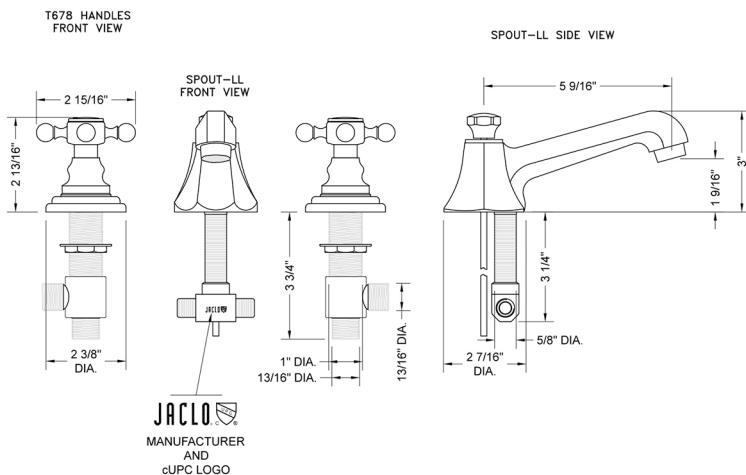

## Westfield Faucet with Ball Cross Handles- 1.2 GPM

Model #: 6870-T678-1.2-

### FEATURES:

- All brass 8" - 12" widespread faucet includes brass pop-up drain with overflow
- 1/4 turn ceramic valves
- Stationary Spout
- Available Flow Rates: 1.5, 1.2 & 0.5 GPM. Additional flow rate (aerator) options available. Contact JACLO.
- 5 9/16" spout reach center to center
- Spout Hole Size Min-Max: 1 1/4" - 2"
- Valve Hole Size Min-Max: 1 1/8" - 1 5/8"
- Both standard metal & porcelain buttons/caps are included with the T678 & T676 handle options
- For additional drain options refer to lavatory drain section or visit [jaclo.com](http://jaclo.com)

### SPECIFICATION DRAWING: