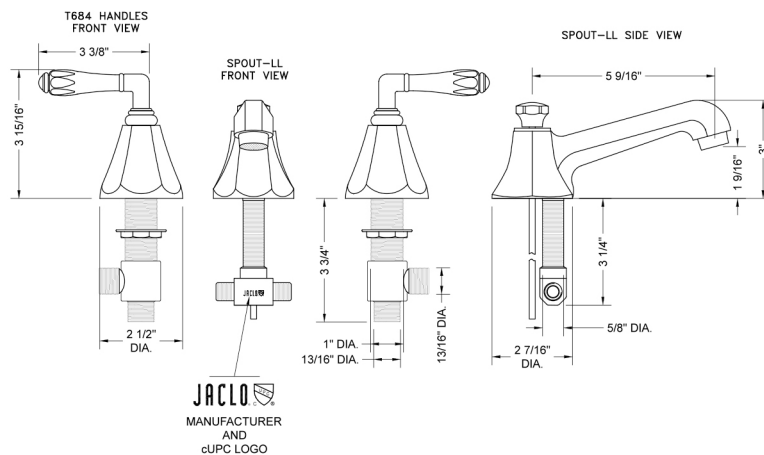

Astor Faucet with Smooth Lever Handles- 1.2 GPM

Model #: 6870-T684-1.2-

FEATURES:

- All brass 8" - 12" widespread faucet includes brass pop-up drain with overflow
- 1/4 turn ceramic valves
- Stationary Spout
- Available Flow Rates: 1.5, 1.2 & 0.5 GPM. Additional flow rate (aerator) options available. Contact JACLO.
- 5 9/16" Spout Reach
- Spout Hole Size Min-Max: 1 1/4" - 2"
- Valve Hole Size Min-Max: 1 1/8" - 1 5/8"
- For additional drain options refer to lavatory drain section or visit jaclo.com
- Not available in BKN, PCU, PG, & ULB

SPECIFICATION DRAWING:

AVAILABLE HANDLES:

COMPLIANCES:

CEC

Complies with: ASME A112.18.1-2012/CSA B125.1-12