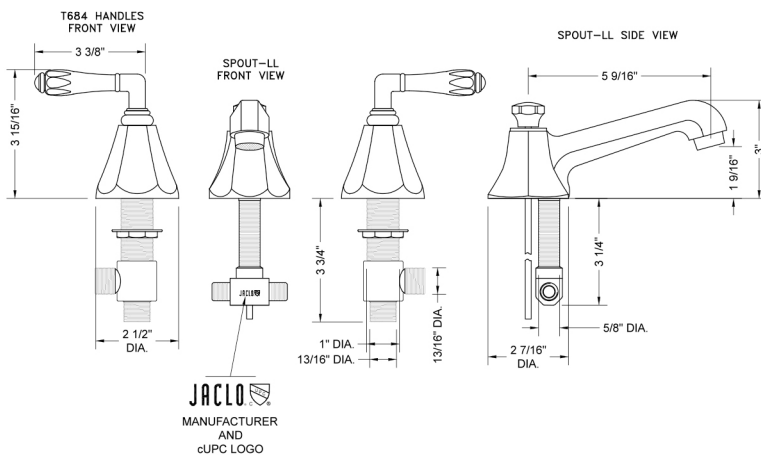

SPECIFICATION DRAWING: