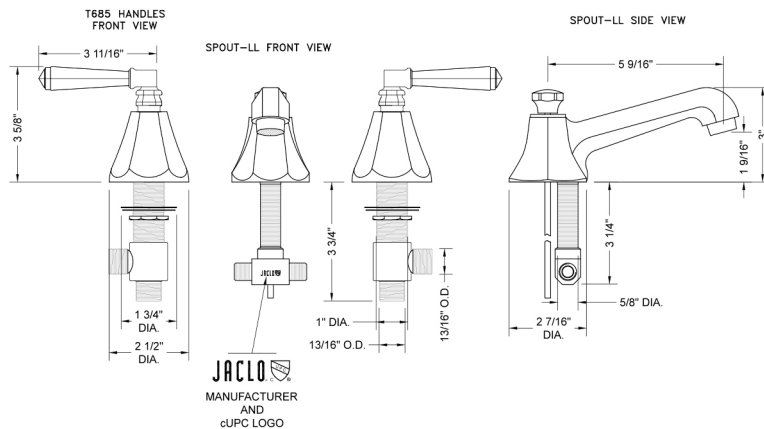

Astor Faucet with Hex Lever Handles- 0.5 GPM

Model #: 6870-T685-0.5-

FEATURES:

- All brass 8" - 12" widespread faucet includes brass pop-up drain with overflow
- 1/4 turn ceramic valves
- Stationary Spout
- Available Flow Rates: 1.5, 1.2 & 0.5 GPM. Additional flow rate (aerator) options available. Contact JACLO.
- 5 9/16" Spout Reach
- Spout Hole Size Min-Max: 1 1/4" - 2"
- Valve Hole Size Min-Max: 1 1/8" - 1 5/8"
- For additional drain options refer to lavatory drain section or visit jaclo.com
- Not available in BKN, PCU, PG, & ULB

SPECIFICATION DRAWING:

AVAILABLE HANDLES: