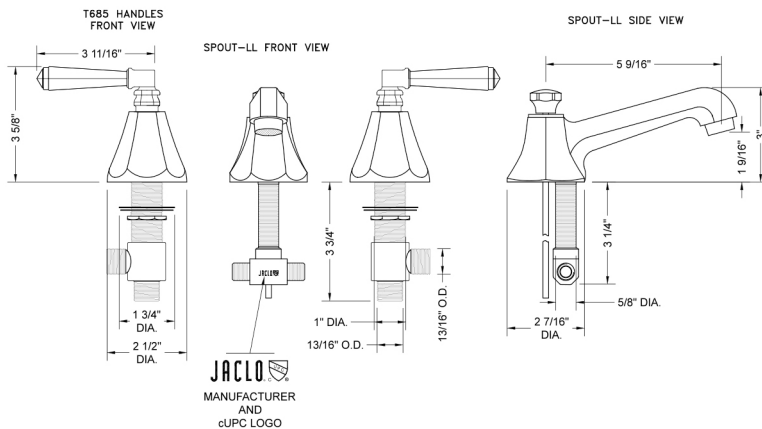

SPECIFICATION DRAWING: