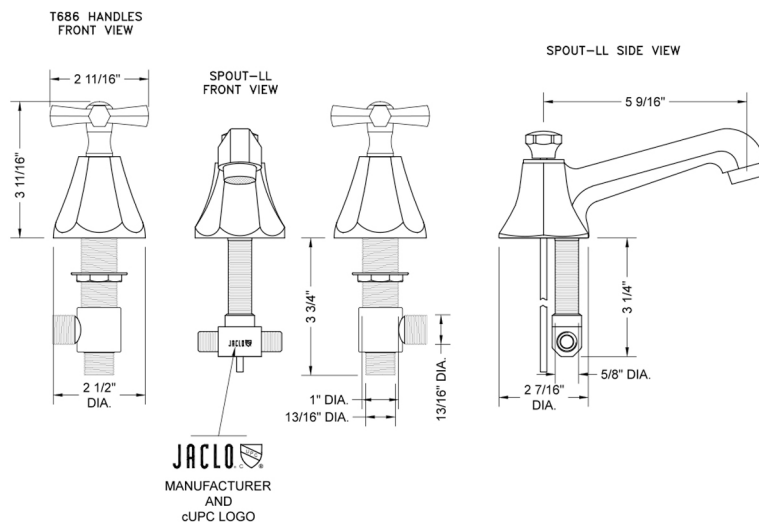

Astor Faucet with Hex Cross Handles- 0.5 GPM

Model #: 6870-T686-0.5-

FEATURES:

- All brass 8" - 12" widespread faucet includes brass pop-up drain with overflow
- 1/4 turn ceramic valves
- Stationary Spout
- Available Flow Rates: 1.5, 1.2 & 0.5 GPM. Additional flow rate (aerator) options available. Contact JACLO.
- 5 9/16" Spout Reach
- Spout Hole Size Min-Max: 1 1/4" - 2"
- Valve Hole Size Min-Max: 1 1/8" - 1 5/8"
- For additional drain options refer to lavatory drain section or visit jaclo.com
- Not available in BKN, PCU, PG, & ULB

SPECIFICATION DRAWING:

AVAILABLE HANDLES: