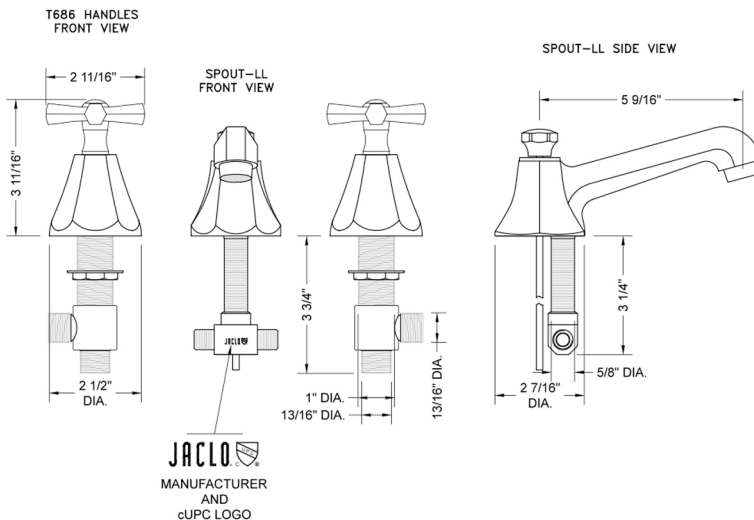

Astor Faucet with Hex Cross Handles- 1.2 GPM

Model #: 6870-T686-1.2-

FEATURES:

- All brass 8" - 12" widespread faucet includes brass pop-up drain with overflow
- 1/4 turn ceramic valves
- Stationary Spout
- Available Flow Rates: 1.5, 1.2 & 0.5 GPM. Additional flow rate (aerator) options available. Contact JACLO.
- 5 9/16" Spout Reach
- Spout Hole Size Min-Max: 1 1/4" - 2"
- Valve Hole Size Min-Max: 1 1/8" - 1 5/8"
- For additional drain options refer to lavatory drain section or visit jaclo.com
- Not available in BKN, PCU, PG, & ULB

SPECIFICATION DRAWING:

AVAILABLE HANDLES:

COMPLIANCES:

CEC

Complies with: ASME A112.18.1-2012/CSA B125.1-12