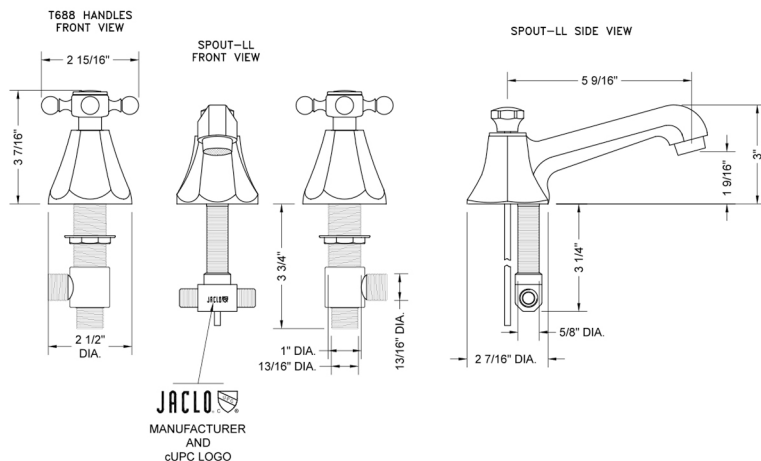

Astor Faucet with Ball Cross Handles- 0.5 GPM

Model #: 6870-T688-0.5-

FEATURES:

- All brass 8" - 12" widespread faucet includes brass pop-up drain with overflow
- 1/4 turn ceramic valves
- Stationary Spout
- Available Flow Rates: 1.5, 1.2 & 0.5 GPM. Additional flow rate (aerator) options available. Contact JACLO.
- 5 9/16" Spout Reach
- Spout Hole Size Min-Max: 1 1/4" - 2"
- Valve Hole Size Min-Max: 1 1/8" - 1 5/8"
- For additional drain options refer to lavatory drain section or visit jaclo.com
- Not available in BKN, PCU, PG, & ULB

SPECIFICATION DRAWING:

AVAILABLE HANDLES: