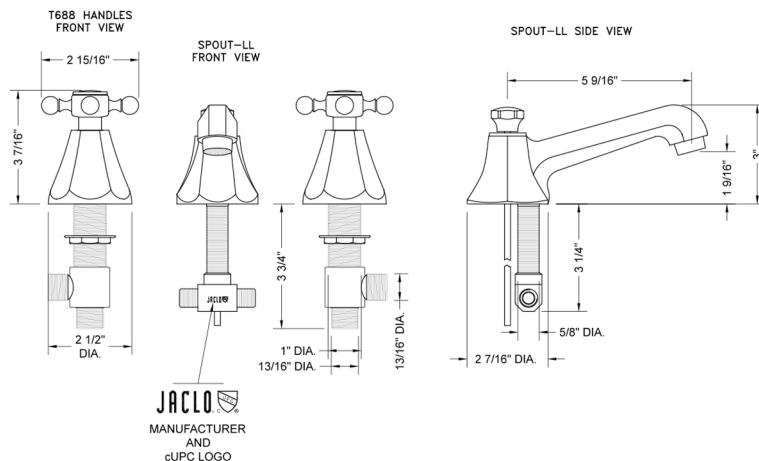

Astor Faucet with Ball Cross Handles- 1.2 GPM

Model #: 6870-T688-1.2-

FEATURES:

- All brass 8" - 12" widespread faucet includes brass pop-up drain with overflow
- 1/4 turn ceramic valves
- Stationary Spout
- Available Flow Rates: 1.5, 1.2 & 0.5 GPM. Additional flow rate (aerator) options available. Contact JACLO.
- 5 9/16" Spout Reach
- Spout Hole Size Min-Max: 1 1/4" - 2"
- Valve Hole Size Min-Max: 1 1/8" - 1 5/8"
- For additional drain options refer to lavatory drain section or visit jaclo.com
- Not available in BKN, PCU, PG, & ULB

SPECIFICATION DRAWING:

AVAILABLE HANDLES:

COMPLIANCES:

CEC

Complies with: ASME A112.18.1-2012/CSA B125.1-12