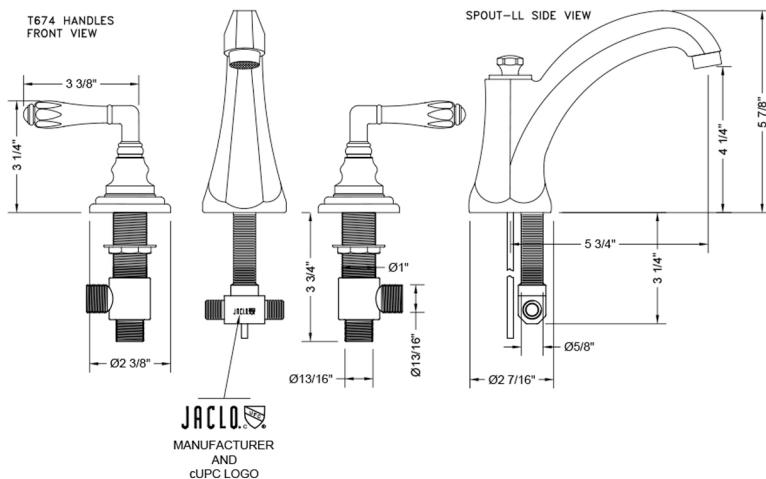

Westfield High Profile Faucet with Smooth Lever Handles- 0.5 GPM

Model #: 6872-T674-0.5-

FEATURES:

- All brass 8" - 12" widespread faucet includes brass pop-up drain with overflow
- 1/4 turn ceramic valves
- Stationary Spout
- Available Flow Rates: 1.5, 1.2 & 0.5 GPM. Additional flow rate (aerator) options available. Contact JACLO.
- 5 3/4" spout reach center to center
- Spout Hole Size Min-Max: 1 1/4" - 2"
- Valve Hole Size Min-Max: 1 1/8" - 1 5/8"
- Both standard metal & porcelain buttons/caps are included with the T678 & T676 handle options
- For additional drain options refer to lavatory drain section or visit jaclo.com

SPECIFICATION DRAWING:

AVAILABLE HANDLES: