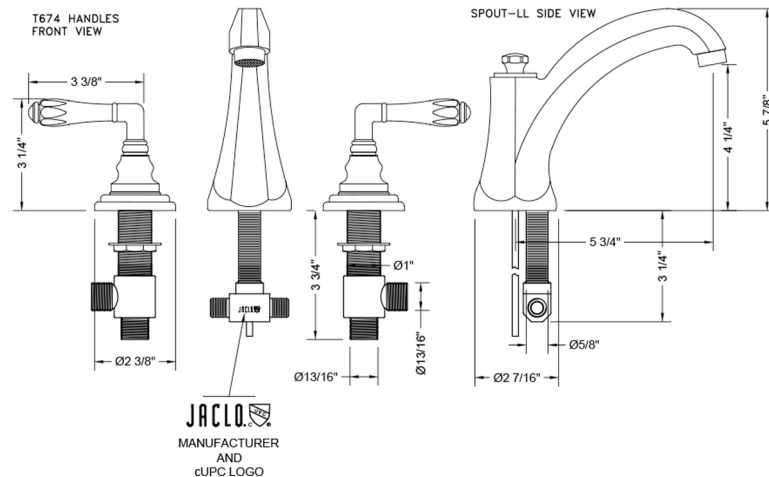

Westfield High Profile Faucet with Smooth Lever Handles

JACLO®

Confidence from start to finish.™

Model #: 6872-T674-

FEATURES:

- All brass 8" - 12" widespread faucet includes brass pop-up drain with overflow
- 1/4 turn ceramic valves
- Stationary Spout
- Available Flow Rates: 1.5, 1.2 & 0.5 GPM. Additional flow rate (aerator) options available. Contact JACLO.
- 5 3/4" spout reach center to center
- Spout Hole Size Min-Max: 1 1/4" - 2"
- Valve Hole Size Min-Max: 1 1/8" - 1 5/8"
- Both standard metal & porcelain buttons/caps are included with the T678 & T676 handle options
- For additional drain options refer to lavatory drain section or visit jaclo.com

SPECIFICATION DRAWING:

AVAILABLE HANDLES: