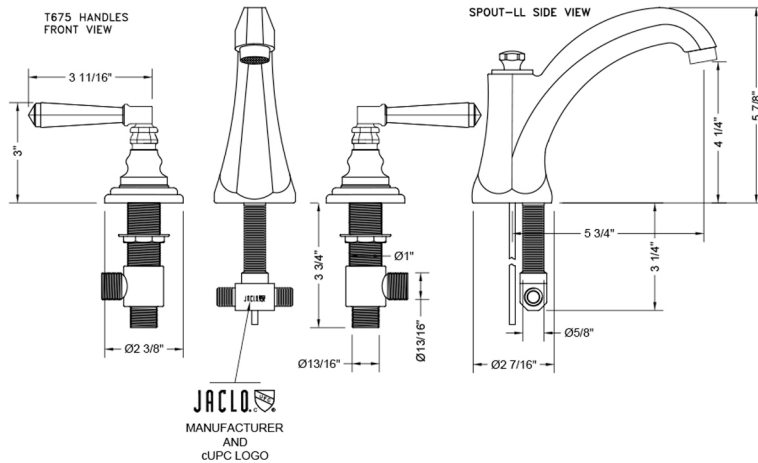

Westfield High Profile Faucet with Hex Lever Handles- 0.5 GPM

JACLO®

Confidence from start to finish.*

Model #: 6872-T675-0.5-

FEATURES:

- All brass 8" - 12" widespread faucet includes brass pop-up drain with overflow
- 1/4 turn ceramic valves
- Stationary Spout
- Available Flow Rates: 1.5, 1.2 & 0.5 GPM. Additional flow rate (aerator) options available. Contact JACLO.
- 5 3/4" spout reach center to center
- Spout Hole Size Min-Max: 1 1/4" - 2"
- Valve Hole Size Min-Max: 1 1/8" - 1 5/8"
- Both standard metal & porcelain buttons/caps are included with the T678 & T676 handle options
- For additional drain options refer to lavatory drain section or visit jaclo.com

SPECIFICATION DRAWING:

AVAILABLE HANDLES: