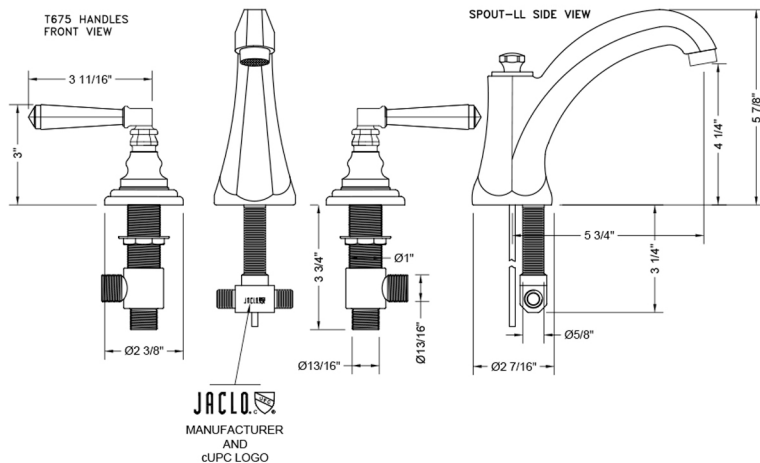

## FEATURES:

- All brass 8" - 12" widespread faucet includes brass pop-up drain with overflow
- 1/4 turn ceramic valves
- Stationary Spout
- Available Flow Rates: 1.5, 1.2 & 0.5 GPM. Additional flow rate (aerator) options available. Contact JACLO.
- 5 3/4" spout reach center to center
- Spout Hole Size Min-Max: 1 1/4" - 2"
- Valve Hole Size Min-Max: 1 1/8" - 1 5/8"
- Both standard metal & porcelain buttons/caps are included with the T678 & T676 handle options
- For additional drain options refer to lavatory drain section or visit [jaclo.com](http://jaclo.com)

## SPECIFICATION DRAWING: