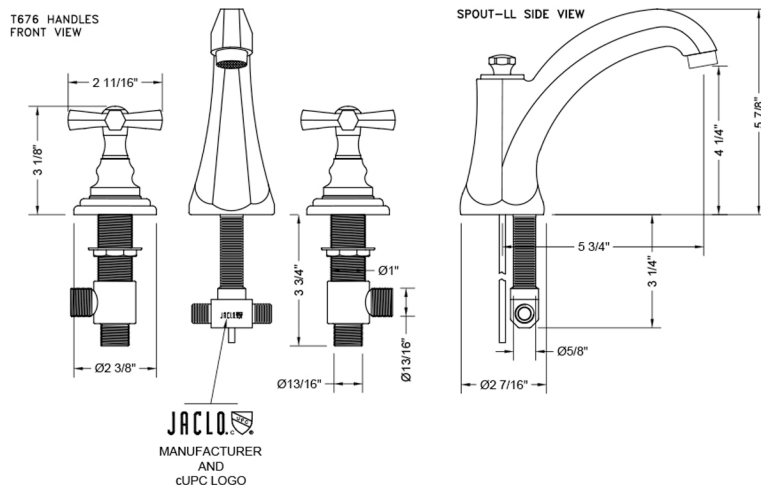

Westfield High Profile Faucet with Hex Cross Handles- 0.5 GPM

JACLO®

Confidence from start to finish.™

Model #: 6872-T676-0.5-

FEATURES:

- All brass 8" - 12" widespread faucet includes brass pop-up drain with overflow
- 1/4 turn ceramic valves
- Stationary Spout
- Available Flow Rates: 1.5, 1.2 & 0.5 GPM. Additional flow rate (aerator) options available. Contact JACLO.
- 5 3/4" spout reach center to center
- Spout Hole Size Min-Max: 1 1/4" - 2"
- Valve Hole Size Min-Max: 1 1/8" - 1 5/8"
- Both standard metal & porcelain buttons/caps are included with the T678 & T676 handle options
- For additional drain options refer to lavatory drain section or visit jaclo.com

SPECIFICATION DRAWING:

AVAILABLE HANDLES: