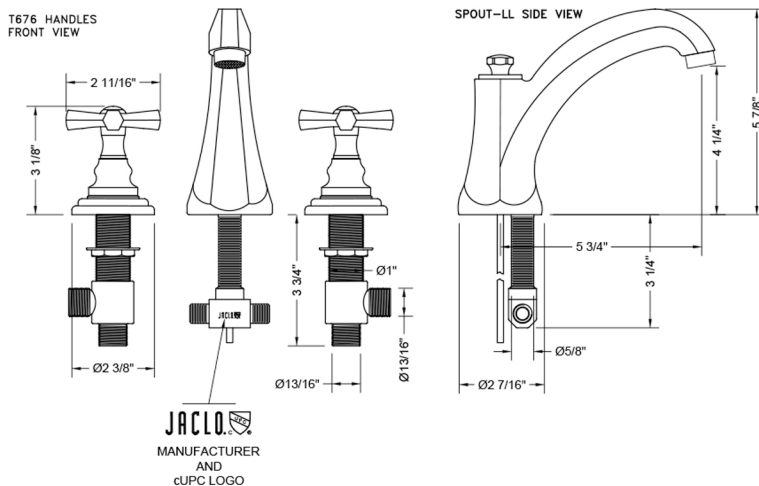

Westfield High Profile Faucet with Hex Cross Handles- 1.2 GPM

JACLO®

Confidence from start to finish.™

Model #: 6872-T676-1.2-

FEATURES:

- All brass 8" - 12" widespread faucet includes brass pop-up drain with overflow
- 1/4 turn ceramic valves
- Stationary Spout
- Available Flow Rates: 1.5, 1.2 & 0.5 GPM. Additional flow rate (aerator) options available. Contact JACLO.
- 5 3/4" spout reach center to center
- Spout Hole Size Min-Max: 1 1/4" - 2"
- Valve Hole Size Min-Max: 1 1/8" - 1 5/8"
- Both standard metal & porcelain buttons/caps are included with the T678 & T676 handle options
- For additional drain options refer to lavatory drain section or visit jaclo.com

SPECIFICATION DRAWING:

AVAILABLE HANDLES: