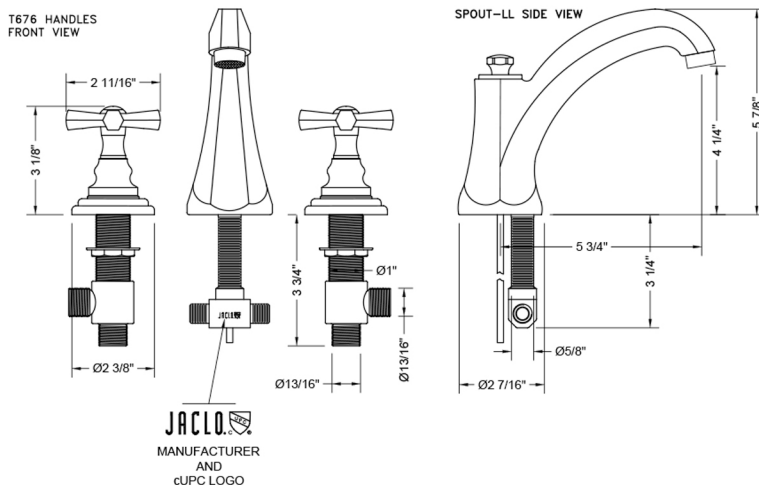

## FEATURES:

- All brass 8" - 12" widespread faucet includes brass pop-up drain with overflow
- 1/4 turn ceramic valves
- Stationary Spout
- Available Flow Rates: 1.5, 1.2 & 0.5 GPM. Additional flow rate (aerator) options available. Contact JACLO.
- 5 3/4" spout reach center to center
- Spout Hole Size Min-Max: 1 1/4" - 2"
- Valve Hole Size Min-Max: 1 1/8" - 1 5/8"
- Both standard metal & porcelain buttons/caps are included with the T678 & T676 handle options
- For additional drain options refer to lavatory drain section or visit [jaclo.com](http://jaclo.com)

## SPECIFICATION DRAWING: