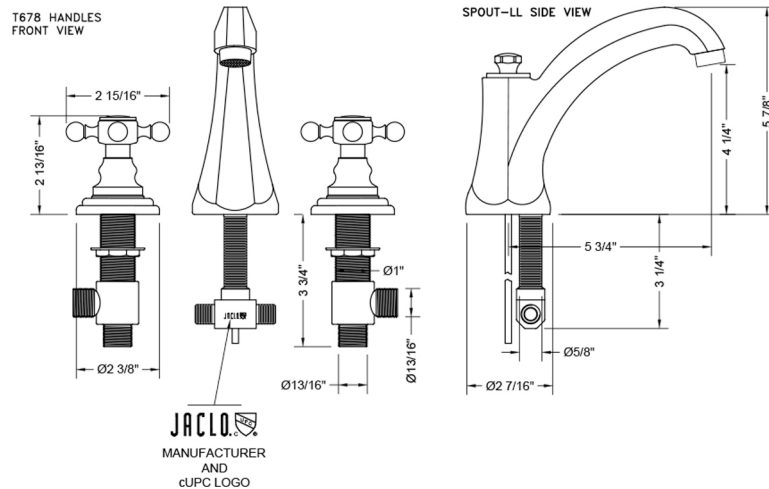

## FEATURES:

- All brass 8" - 12" widespread faucet includes brass pop-up drain with overflow
- 1/4 turn ceramic valves
- Stationary Spout
- Available Flow Rates: 1.5, 1.2 & 0.5 GPM. Additional flow rate (aerator) options available. Contact JACLO.
- 5 3/4" spout reach center to center
- Spout Hole Size Min-Max: 1 1/4" - 2"
- Valve Hole Size Min-Max: 1 1/8" - 1 5/8"
- Both standard metal & porcelain buttons/caps are included with the T678 & T676 handle options
- For additional drain options refer to lavatory drain section or visit [jaclo.com](http://jaclo.com)

## SPECIFICATION DRAWING: