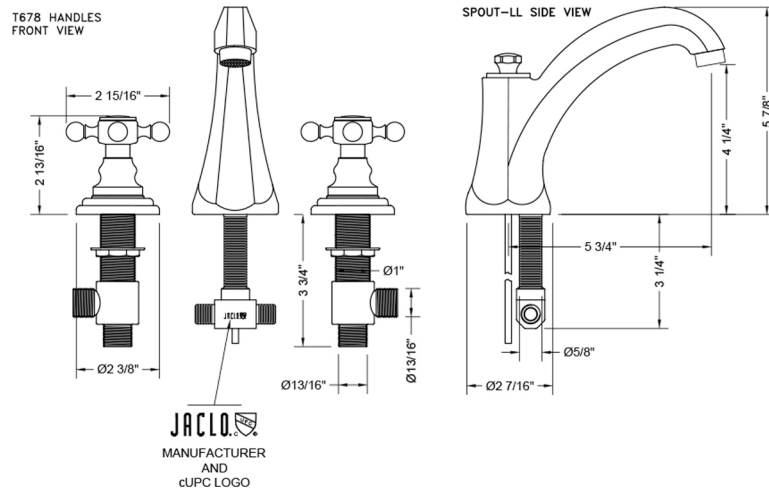

Westfield High Profile Faucet with Ball Cross Handles- 1.2 GPM

JACLO®

Confidence from start to finish.™

Model #: 6872-T678-1.2-

FEATURES:

- All brass 8" - 12" widespread faucet includes brass pop-up drain with overflow
- 1/4 turn ceramic valves
- Stationary Spout
- Available Flow Rates: 1.5, 1.2 & 0.5 GPM. Additional flow rate (aerator) options available. Contact JACLO.
- 5 3/4" spout reach center to center
- Spout Hole Size Min-Max: 1 1/4" - 2"
- Valve Hole Size Min-Max: 1 1/8" - 1 5/8"
- Both standard metal & porcelain buttons/caps are included with the T678 & T676 handle options
- For additional drain options refer to lavatory drain section or visit jaclo.com

SPECIFICATION DRAWING:

AVAILABLE HANDLES: