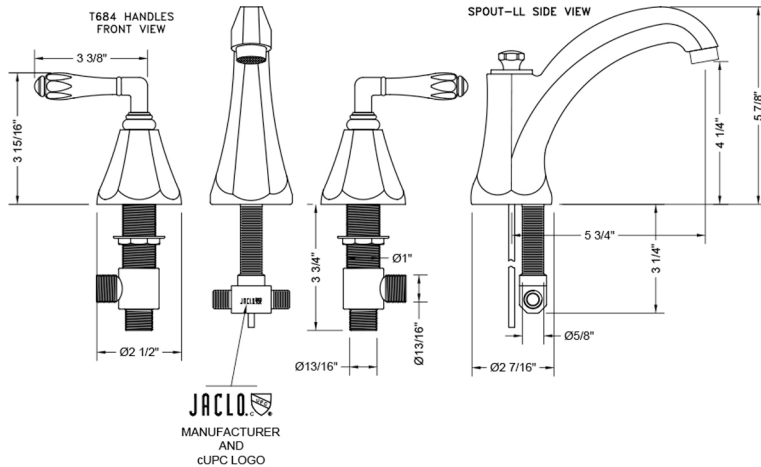

## FEATURES:

- All brass 8" - 12" widespread faucet includes brass pop-up drain with overflow
- 1/4 turn ceramic valves
- Stationary Spout
- Available Flow Rates: 1.5, 1.2 & 0.5 GPM. Additional flow rate (aerator) options available. Contact JACLO
- 5 3/4" spout reach center to center
- Spout Hole Size Min-Max: 1 1/4" - 2"
- Valve Hole Size Min-Max: 1 1/8" - 1 5/8"
- For additional drain options refer to lavatory drain section or visit [jaclo.com](http://jaclo.com)
- Not available in BKN, PCU, PG, ULB

## SPECIFICATION DRAWING: