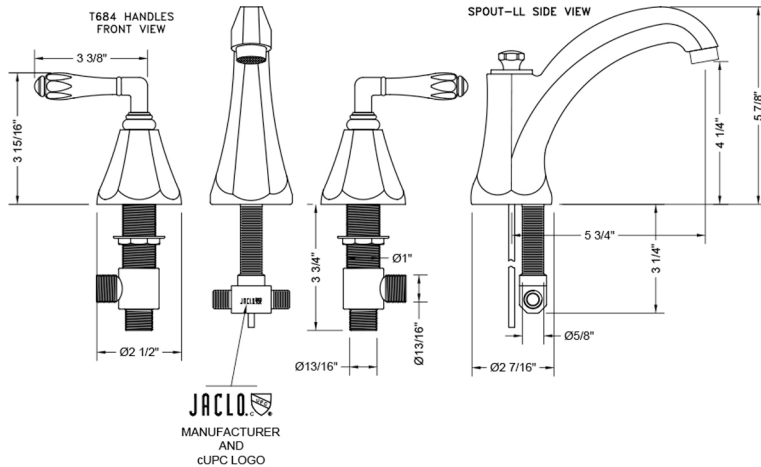

### FEATURES:

- All brass 8" - 12" widespread faucet includes brass pop-up drain with overflow
- 1/4 turn ceramic valves
- Stationary Spout
- Available Flow Rates: 1.5, 1.2 & 0.5 GPM. Additional flow rate (aerator) options available. Contact JACLO
- 5 3/4" spout reach center to center
- Spout Hole Size Min-Max: 1 1/4" - 2"
- Valve Hole Size Min-Max: 1 1/8" - 1 5/8"
- For additional drain options refer to lavatory drain section or visit [jaclo.com](http://jaclo.com)
- Not available in BKN, PCU, PG, ULB

### SPECIFICATION DRAWING: