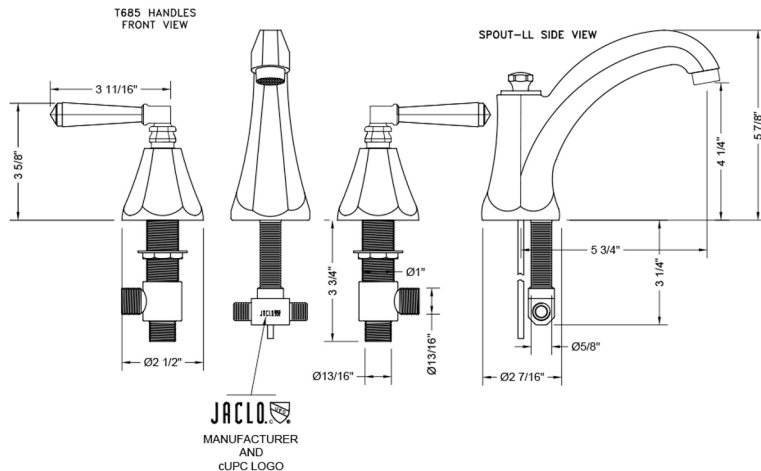

## FEATURES:

- All brass 8" - 12" widespread faucet includes brass pop-up drain with overflow
- 1/4 turn ceramic valves
- Stationary Spout
- Available Flow Rates: 1.5, 1.2 & 0.5 GPM. Additional flow rate (aerator) options available. Contact JACLO
- 5 3/4" spout reach center to center
- Spout Hole Size Min-Max: 1 1/4" - 2"
- Valve Hole Size Min-Max: 1 1/8" - 1 5/8"
- For additional drain options refer to lavatory drain section or visit [jaclo.com](http://jaclo.com)
- Not available in BKN, PCU, PG, ULB

## SPECIFICATION DRAWING: