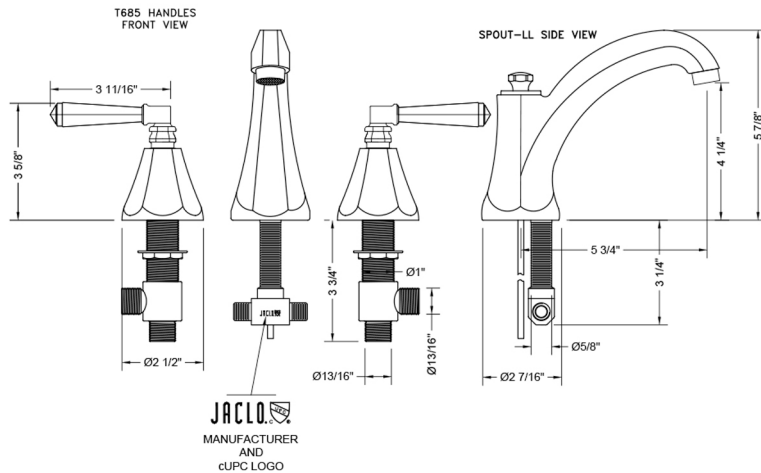

Astor High Profile Faucet with Hex Lever Handles- 1.2 GPM

JACLO®

Confidence from start to finish.™

Model #: 6872-T685-1.2-

FEATURES:

- All brass 8" - 12" widespread faucet includes brass pop-up drain with overflow
- 1/4 turn ceramic valves
- Stationary Spout
- Available Flow Rates: 1.5, 1.2 & 0.5 GPM. Additional flow rate (aerator) options available. Contact JACLO
- 5 3/4" spout reach center to center
- Spout Hole Size Min-Max: 1 1/4" - 2"
- Valve Hole Size Min-Max: 1 1/8" - 1 5/8"
- For additional drain options refer to lavatory drain section or visit jaclo.com
- Not available in BKN, PCU, PG, ULB

SPECIFICATION DRAWING:

AVAILABLE HANDLES: