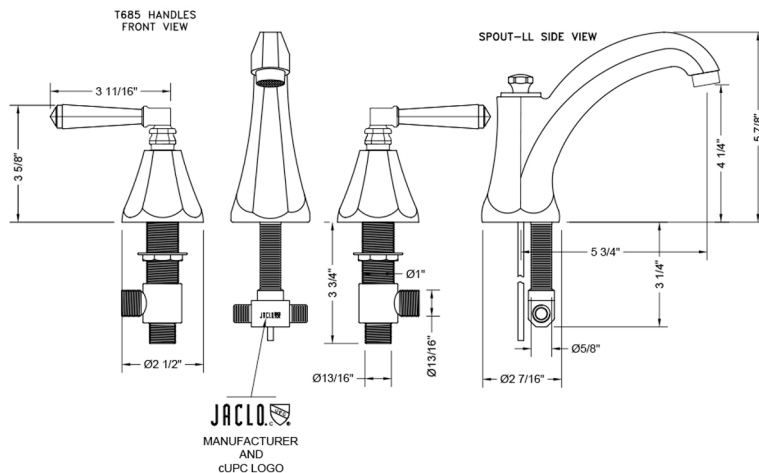

### FEATURES:

- All brass 8" - 12" widespread faucet includes brass pop-up drain with overflow
- 1/4 turn ceramic valves
- Stationary Spout
- Available Flow Rates: 1.5, 1.2 & 0.5 GPM. Additional flow rate (aerator) options available. Contact JACLO
- 5 3/4" spout reach center to center
- Spout Hole Size Min-Max: 1 1/4" - 2"
- Valve Hole Size Min-Max: 1 1/8" - 1 5/8"
- For additional drain options refer to lavatory drain section or visit [jaclo.com](http://jaclo.com)
- Not available in BKN, PCU, PG, ULB

### SPECIFICATION DRAWING: