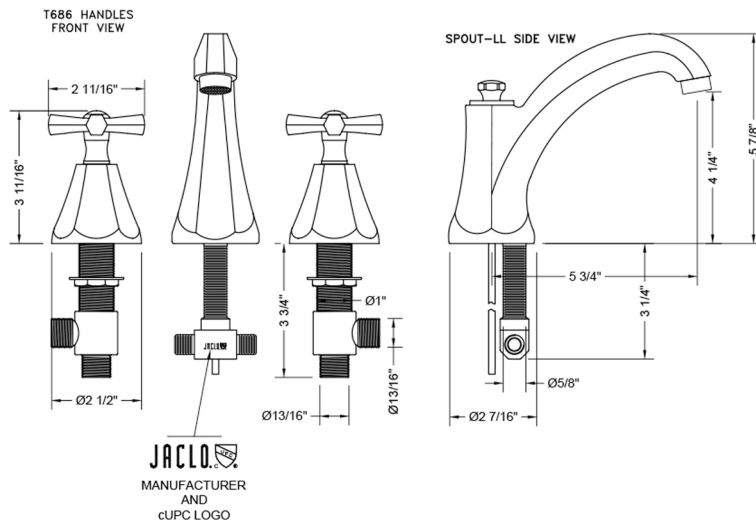

Astor High Profile Faucet with Hex Cross Handles- 0.5 GPM

JACLO®

Confidence from start to finish.™

Model #: 6872-T686-0.5-

FEATURES:

- All brass 8" - 12" widespread faucet includes brass pop-up drain with overflow
- 1/4 turn ceramic valves
- Stationary Spout
- Available Flow Rates: 1.5, 1.2 & 0.5 GPM. Additional flow rate (aerator) options available. Contact JACLO.
- Spout Hole Size Min-Max: 1 1/4" - 2"
- Valve Hole Size Min-Max: 1 1/8" - 1 5/8"
- For additional drain options refer to lavatory drain section or visit jaclo.com
- Not available in BKN, PCU, PG, ULB

SPECIFICATION DRAWING:

AVAILABLE HANDLES: