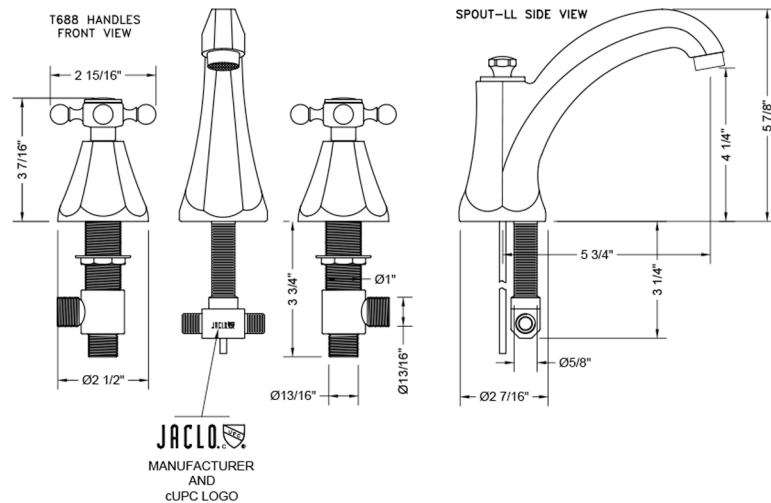

## FEATURES:

- All brass 8" - 12" widespread faucet includes brass pop-up drain with overflow
- 1/4 turn ceramic valves
- Stationary Spout
- Available Flow Rates: 1.5, 1.2 & 0.5 GPM. Additional flow rate (aerator) options available. Contact JACLO.
- Spout Hole Size Min-Max: 1 1/4" - 2"
- Valve Hole Size Min-Max: 1 1/8" - 1 5/8"
- For additional drain options refer to lavatory drain section or visit [jaclo.com](http://jaclo.com)
- Not available in BKN, PCU, PG, ULB

## SPECIFICATION DRAWING: