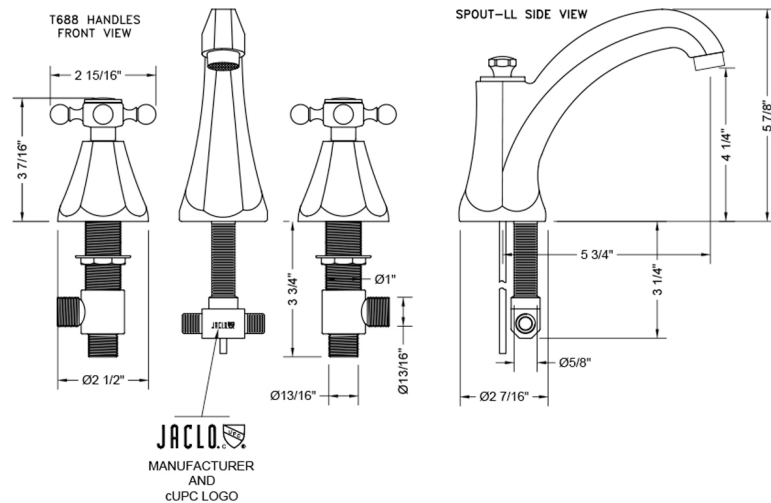

Astor High Profile Faucet with Ball Cross Handles- 1.2 GPM

JACLO®

Confidence from start to finish.*

Model #: 6872-T688-1.2-

FEATURES:

- All brass 8" - 12" widespread faucet includes brass pop-up drain with overflow
- 1/4 turn ceramic valves
- Stationary Spout
- Available Flow Rates: 1.5, 1.2 & 0.5 GPM. Additional flow rate (aerator) options available. Contact JACLO.
- Spout Hole Size Min-Max: 1 1/4" - 2"
- Valve Hole Size Min-Max: 1 1/8" - 1 5/8"
- For additional drain options refer to lavatory drain section or visit jaclo.com
- Not available in BKN, PCU, PG, ULB

SPECIFICATION DRAWING:

AVAILABLE HANDLES: