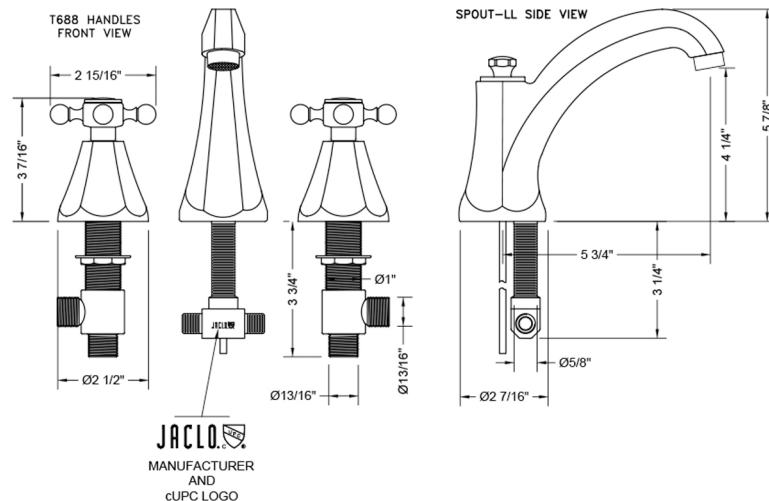

SPECIFICATION DRAWING: