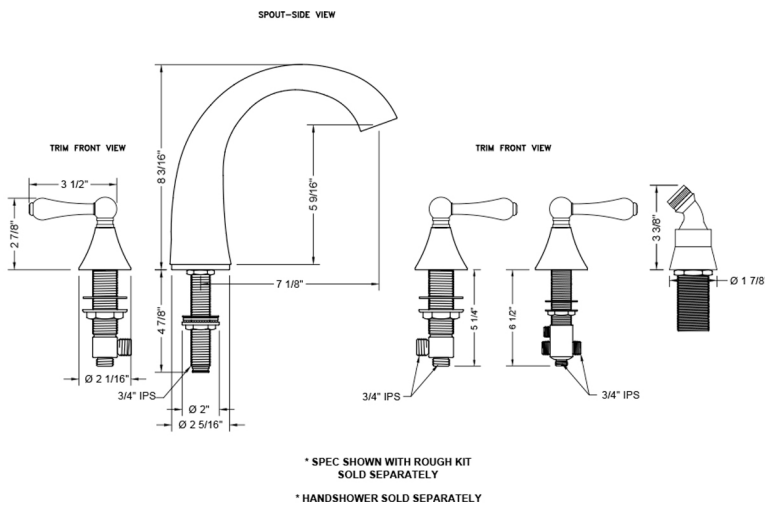

# Cranford Roman Tub Set with Regency Lever Handles and Angled Handshower Mount

Model #: 6960-T646-A-TRIM-

## FEATURES:

- All brass roman deck mount tub set trim
- Any handshower can be used
- Quick connect/disconnect spout
- Stationary Spout includes full flow aerator
- Includes:
  - 3060-DS hose
  - 8029 angled handshower mount
  - 8019 deck mount sleeve
- Order handshower separately
- Spout Hole Size Min-Max: 1 1/8" - 1 3/4"
- Valve Hole Size Min-Max: 1 1/4" - 1 3/8"
- Requires J-6912-DIV-RGH rough in kit
- Not available in ULB, WH, or JACLO=COLOR

## SPECIFICATION DRAWING: