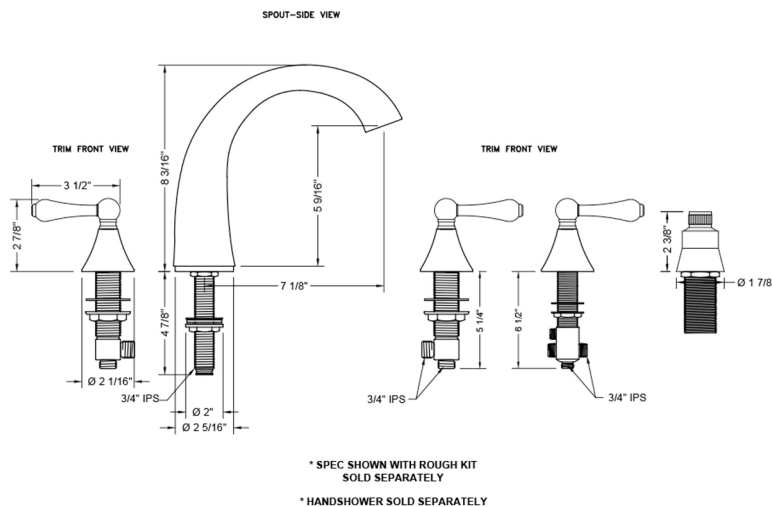

Cranford Roman Tub Set with Regency Lever Handles and Straight Handshower Mount

Model #: 6960-T646-S-TRIM-

JACLO®

Confidence from start to finish.™

FEATURES:

- All brass roman deck mount tub set trim
- Any handshower can be used
- Quick connect/disconnect spout
- Stationary Spout includes full flow aerator
- Includes:
 - 3060-DS hose
 - 8030 straight handshower mount
 - 8019 deck mount sleeve
- Order handshower separately
- Spout Hole Size Min-Max: 1 1/8" - 1 3/4"
- Valve Hole Size Min-Max: 1 1/4" - 1 3/8"
- Requires J-6912-DIV-RGH rough in kit
- Not available in ULB, WH, or JACLO=COLOR

SPECIFICATION DRAWING:

AVAILABLE HANDLES: