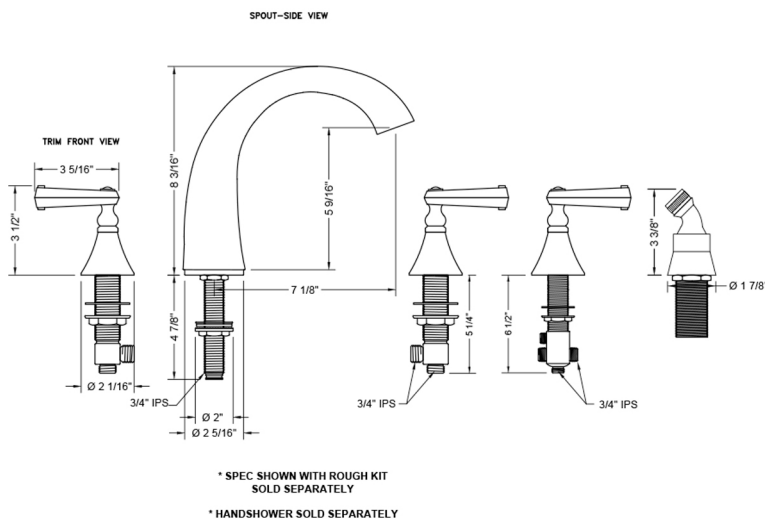

Cranford Roman Tub Set with Ribbon Handles and Angled Handshower Mount

Model #: 6960-T647-A-TRIM-

JACLO®

Confidence from start to finish.*

FEATURES:

- All brass roman deck mount tub set trim
- Any handshower can be used
- Quick connect/disconnect spout
- Stationary Spout includes full flow aerator
- Includes:
 - 3060-DS hose
 - 8029 angled handshower mount
 - 8019 deck mount sleeve
- Order handshower separately
- Spout Hole Size Min-Max: 1 1/8" - 1 3/4"
- Valve Hole Size Min-Max: 1 1/4" - 1 3/8"
- Requires J-6912-DIV-RGH rough in kit
- Not available in ULB, WH, or JACLO=COLOR

SPECIFICATION DRAWING:

AVAILABLE HANDLES: