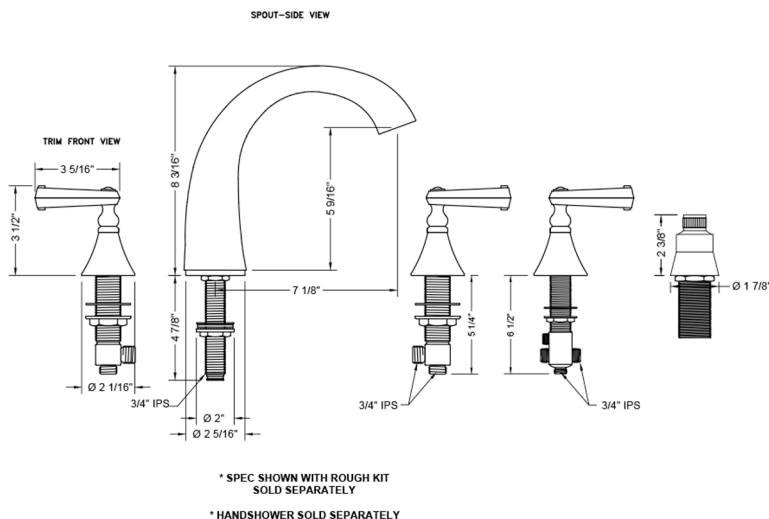

Cranford Roman Tub Set with Ribbon Handles and Straight Handshower Mount

Model #: 6960-T647-S-TRIM-

JACLO®

Confidence from start to finish.*

FEATURES:

- All brass roman deck mount tub set trim
- Any handshower can be used
- Quick connect/disconnect spout
- Stationary Spout includes full flow aerator
- Includes:
 - 3060-DS hose
 - 8030 straight handshower mount
 - 8019 deck mount sleeve
- Order handshower separately
- Spout Hole Size Min-Max: 1 1/8" - 1 3/4"
- Valve Hole Size Min-Max: 1 1/4" - 1 3/8"
- Requires J-6912-DIV-RGH rough in kit
- Not available in ULB, WH, or JACLO=COLOR

SPECIFICATION DRAWING:

AVAILABLE HANDLES: