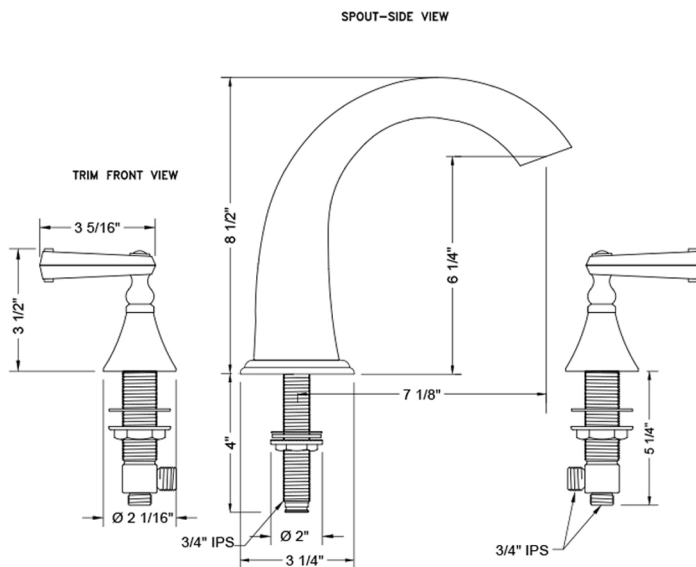

SPECIFICATION DRAWING: