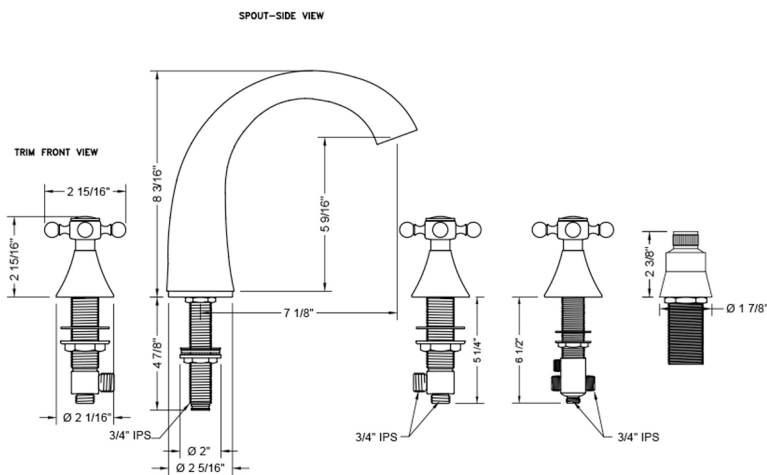

SPECIFICATION DRAWING: